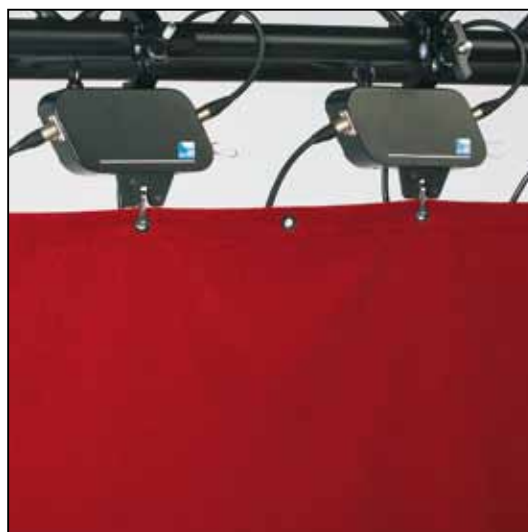

2.4 KABUKI G2 Curtain Drop System

Art.- No.	KABUKI G2 Release Unit	Weight
	• With cable, 2 m. • Load capacity: 50 kg.	g
3241 0110	With hook clamp	2.515
3241 0111	With hook clamp and fabric clamp	2.970
3241 0120	With HD DoughtyTrigger Clamp	2.500
3241 0121	With HD Doughty Trigger Clamp and fabric clamp	2.955

Art.- No.	Accessories	Weight
		g
4302 0201	Hook clamp, for pipe 48 - 60 mm	585
4302 0109	Doughty-HD-Trigger-Clamp	570
3241 0901	Fabric clamp	455

Art.- No.	Curtain/Fabric Attachments	Length
	• Accessories to attach curtain/fabric at the release unit.	cm
4107 0101	Spannfix, white	27
4107 0102	Spannfix, black	27
4302 0602	Carabiner with clip 60 / 6 mm	
4302 0603	Carabiner with threaded locking 57 / 5 mm	
4302 0502	Shackle, 45 mm	

Art.- No.	XLR Cable and Plug	Length
	• 3-pin XLR cable with connector on both sides.	m
3241 0301	Cable	1
3241 0302	Cable	2
3241 0305	Cable	5
3241 0310	Cable	10
3241 0315	Cable	15
3241 0320	Cable	20
3241 0399	Feedback end plug with double-check function	

Art.- No.	G-FRAME 54 G2 Control System
	• DMX. • With feedback end plug. • W x H x D: 444 x 220 x 550 mm. • 1 x 120 V / 1 x 230 V / 16 A / 50/60 Hz.
3241 0801	For 30 release units / 3 channels
3241 0802	For 60 release units / 6 channels

Art.- No.	Remote Trigger Button	Length
		m
3241 0810	Remote trigger button with 10 m cable	10
3241 0811	Extension cable, pluggable	30
3241 0812	Extension cable, pluggable	60

Remote trigger button