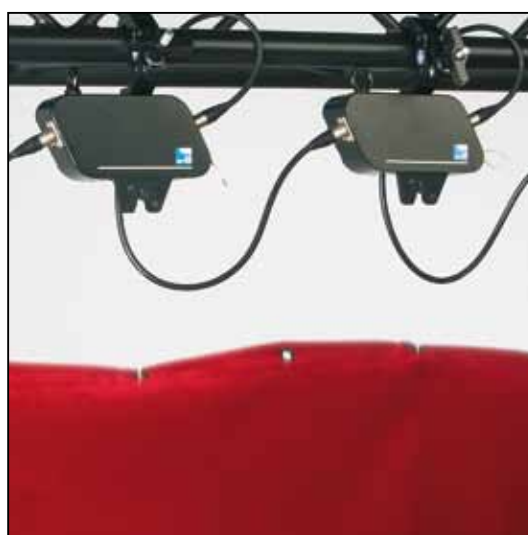

2.4 KABUKI G2 Curtain Drop System

Art.- No.	KABUKI G2 Release Unit	Weight
	• With cable, 2 m. • Load capacity: 50 kg.	g
3241 0110	With hook clamp	2.515
3241 0111	With hook clamp and fabric clamp	2.970
3241 0120	With HD DoughtyTrigger Clamp	2.500
3241 0121	With HD Doughty Trigger Clamp and fabric clamp	2.955

Art.- No.	Accessories	Weight
		g
4302 0201	Hook clamp, for pipe 48 - 60 mm	585
4302 0109	Doughty-HD-Trigger-Clamp	570
3241 0901	Fabric clamp	455

Art.- No.	Curtain/Fabric Attachments	Length
	• Accessories to attach curtain/fabric at the release unit.	cm
4107 0101	Spannfix, white	27
4107 0102	Spannfix, black	27
4302 0602	Carabiner with clip 60 / 6 mm	
4302 0603	Carabiner with threaded locking 57 / 5 mm	
4302 0502	Shackle, 45 mm	

Art.- No.	XLR Cable and Plug	Length
	• 3-pin XLR cable with connector on both sides.	m
3241 0301	Cable	1
3241 0302	Cable	2
3241 0305	Cable	5
3241 0310	Cable	10
3241 0315	Cable	15
3241 0320	Cable	20
3241 0399	Feedback end plug with double-check function	

Art.- No.	G-FRAME 54 G2 Control System
	• DMX. • With feedback end plug. • W x H x D: 444 x 220 x 550 mm. • 1 x 120 V / 1 x 230 V / 16 A / 50/60 Hz.
3241 0801	For 30 release units / 3 channels
3241 0802	For 60 release units / 6 channels

Art.- No.	Remote Trigger Button	Length
		m
3241 0810	Remote trigger button with 10 m cable	10
3241 0811	Extension cable, pluggable	30
3241 0812	Extension cable, pluggable	60

Remote trigger button