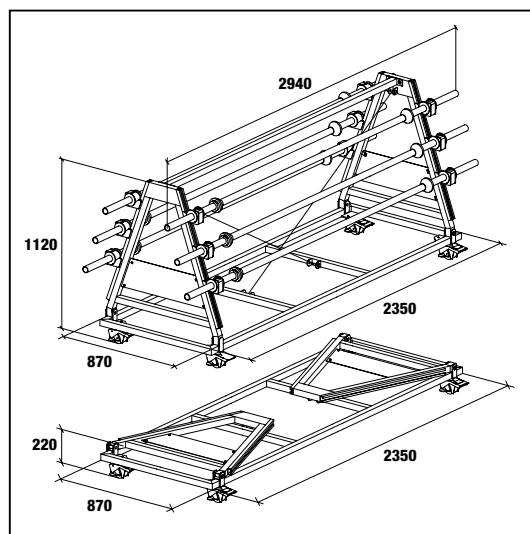

VARIO ELASTIK

PES / PVC Weichschaum.
Tanzbodenunterlage
zur Erhöhung der Trittelastizität.

Stärke: 4,5 mm.
Rollenlänge ca. 30 lfm.
Nur in ganzen Rollen erhältlich.

VARIO ELASTIQUE

Mousse PES / PVC.
Revêtement à placer sous le VARIO
afin d'augmenter la souplesse du
tapis.

Epaisseur : 4,5 mm.
Longueur des rouleaux env. 30 ml.
Uniquement par rouleaux entières.

VARIO ELASTIC

PES / PVC cushion padding.
Dance floor underlay with
cushion tread.

Thickness: 3/16".
Roll length approx. 32.8 yds.
Available only in full rolls.

Art. / Réf.	Farben	Coloris	Colours	B1	M1	BS	↔ cm	ft/in	⬇ g/m²	oz/yd²
4732 1601	beige	beige	beige				160	63"	880	25,95

Transportwagen

Zum bequemen Transportieren
des Tanzteppichs VARIO.
Verschiebbare Halterungen für
maximal 8 Rollen von 1,60 m
oder 2,00 m Tanzteppichbreite.
Standardausführung für 6 Rollen.
Der Wagen ist problemlos
zusammenklappbar.
Leise, kugelgelagerte Laufrollen
mit Arretiermöglichkeit.

Farbe: schwarz, pulverbeschichtet.

Chariot de transport

Chariot de transport pour tapis de
danse VARIO.
Equipé de supports réglables pour
8 rouleaux d'une largeur de tapis
de 1,60 m ou de 2,00 m.
Version standard pour 6 rouleaux.
Le chariot est complètement
pliable.
Course facile, grâce à des
roulettes montées sur roulement
à billes avec dispositif d'arrêt.

Coloris : laqué noir.

Transport system

Transport wagon for VARIO dance
floor.
Equipped with 8 adjustable
supports for dance floor widths
of 63" or 78".
Standard version for 6 rolls.
The wagon can be „flat-packed“,
for easy storage.
Swivel mounted wheels with lock
mechanism.

Colour: black, powder-coated.